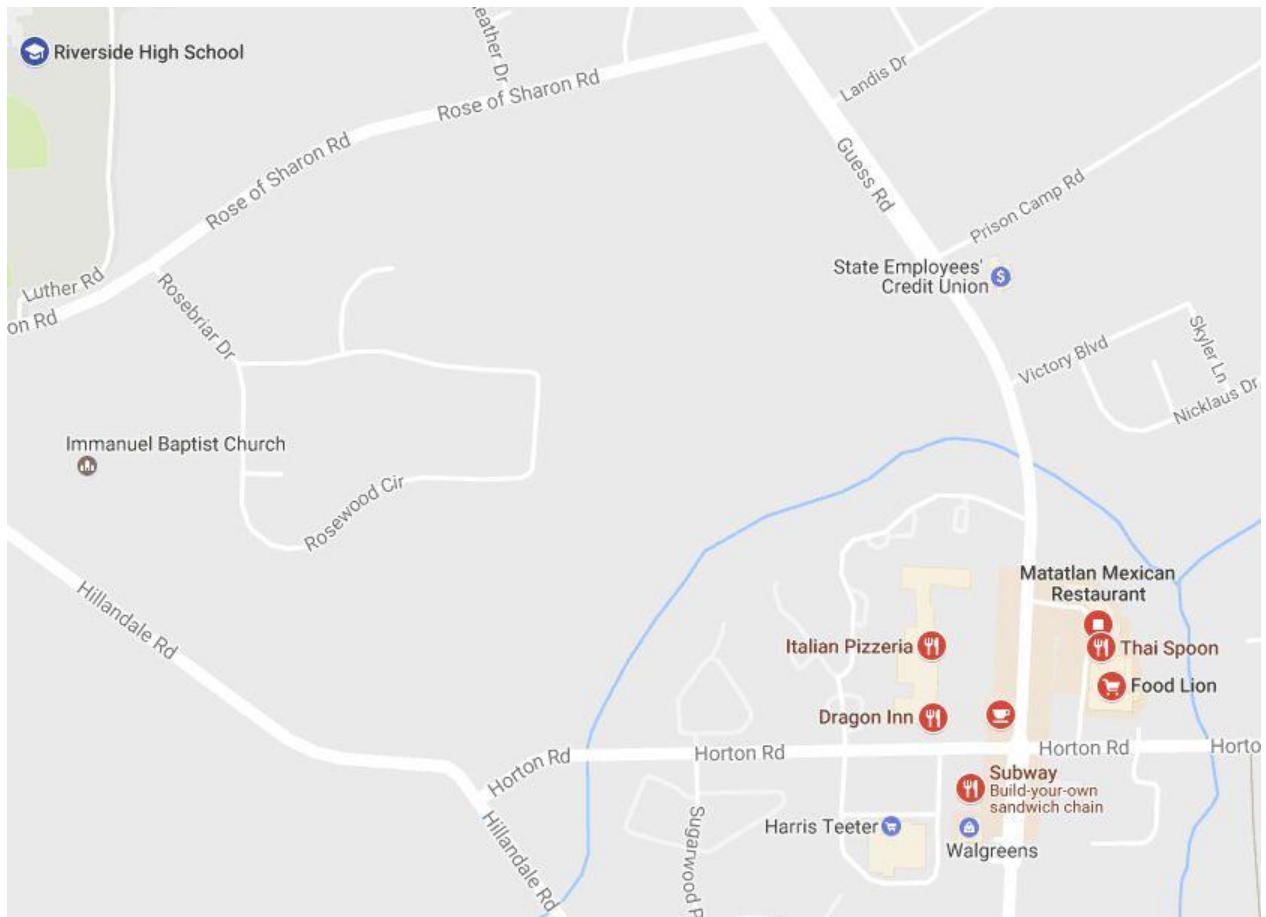

Food Service/Restaurants near Riverside High School, Durham NC

Guess Road and Horton Rd. Area:

<p>Italian Pizzeria Willowdale Shopping Center, 3823 Guess Rd</p>	<p>Matatlan Mexican Restaurant 3808 Guess Rd</p>
<p>Subway. 3799 Guess Rd</p>	<p>Food Lion 3808 Guess Rd</p>
<p>Dragon Inn Willowdale Shopping Center, 3823 Guess Rd</p>	<p>Starbucks Willowdale Shopping Center, 3801 Guess Rd</p>
<p>Thai Spoon 3808 Guess Rd</p>	<p>Harris Teeter 1501 Horton Rd, Willowhaven Shopping Center</p>

Food Service/Restaurants near Riverside High School, Durham NC

I-85 Area:

<p>El Corral Mexican Restaurant 1821 Hillandale Rd</p>	<p>Pomodoro Italian Kitchen 1811 Hillandale Rd</p>
<p>McDonald's 2700 Guess Rd</p>	<p>Pad Thai Restaurant 2425 Guess Rd</p>
<p>Hog Heaven Bar-B-Q 2419 Guess Rd</p>	<p>Bojangles' Famous Chicken 'n Biscuits 2801 Guess Rd</p>
<p>Popeyes Louisiana Kitchen 2723 Guess Rd</p>	<p>Jimmy's Famous Hot Dogs-DURHAM 2728 Guess Rd</p>